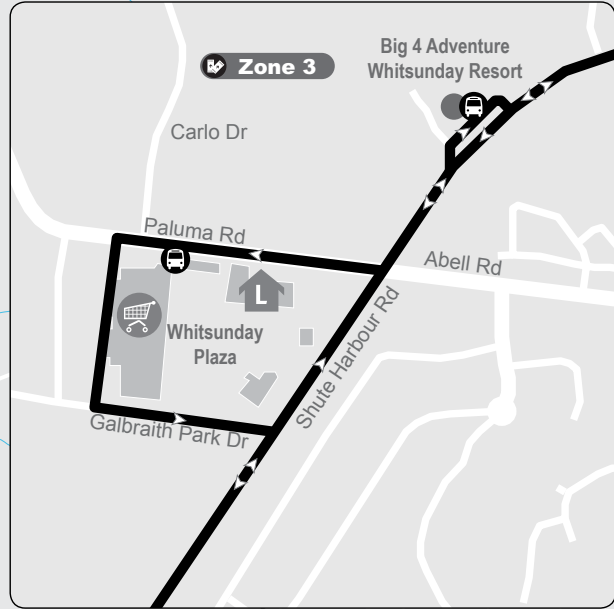

Shute Harbour to Airlie Beach and Proserpine

Bus timetable

Monday to Sunday

servicing
Shute Harbour
Airlie Beach
Cannonvale
Proserpine

effective June 2018

Street key
 1. Whitsunday Dr
 2. Bay Tce
 3. Jasinique Dr

Key

- Bus route
- Bus route variation
- Bus stop
- Hail'n'ride bus stop
- Train line and station
- Shopping centre
- Caravan park
- School
- Educational institution
- Hospital
- Hotel/Tavern
- Library
- Airport
- Fare zone boundary