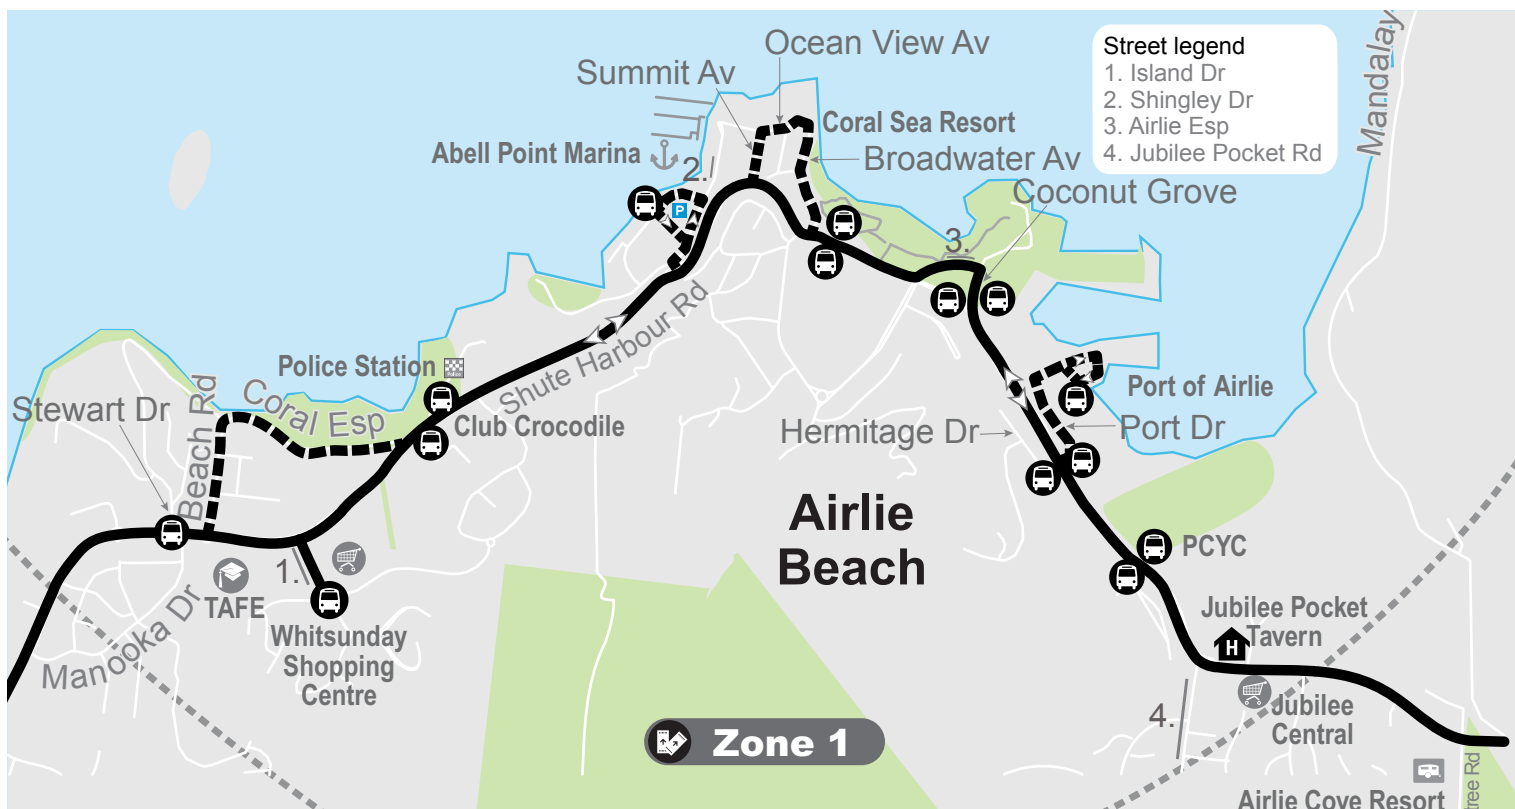

Sunday/Public holidays	pm	pm	pm	pm	pm
Proserpine (Blair St)	.....	.....	.....	.....	.....
Proserpine (Ruge St)	.....	.....	.....	.....	.....
Proserpine (Anzac Rd)	.....	.....	.....	.....	.....
Proserpine (Mill St) arrive	.....	.....	.....	.....	.....
Proserpine (Mill St) depart	.....	.....	.....	.....	.....
Mount Julian (Camm Rd)	.....	.....	.....	.....	.....
Rifle Range Rd	.....	.....	.....	.....	.....
Orchid Rd	7.43	.....	.....	.....	.....
Whitsunday Plaza	7.46	8.24	9.02	9.40	10.18
Adventure Whitsunday Resort	7.48	8.26	9.04	9.42	10.20
Stewart Drive	7.50	8.28	9.06	9.44	10.22
Whitsunday Shopping Centre	7.53	8.31	9.09	9.47	10.25
Beach Road	.....	.....	.....	.....	.....
Police Station	7.56	8.34	9.12	9.50	10.28
Abell Point Marina	.....	.....	.....	.....	.....
Coral Sea Resort	.....	.....	.....	.....	.....
Airlie Central	7.59	8.37	9.15	9.53	10.31
Coconut Grove	8.00	8.38	9.16	9.54	10.32
Port of Airlie	.....	.....	.....	.....	.....
Jubilee Pocket Tavern	8.03	8.41	9.19	9.57	10.35
Ferntree Rd	8.04	8.42	9.20	9.58	10.36
Flametree	.....	.....	.....	.....	.....
Shute Harbour	.....	.....	.....	.....	.....

Explanations

Shaded area service travels via Beach Rd, Club Crocodile Reception and Coral Sea Resort.

Sunday and public holidays include Good Friday and Christmas Day