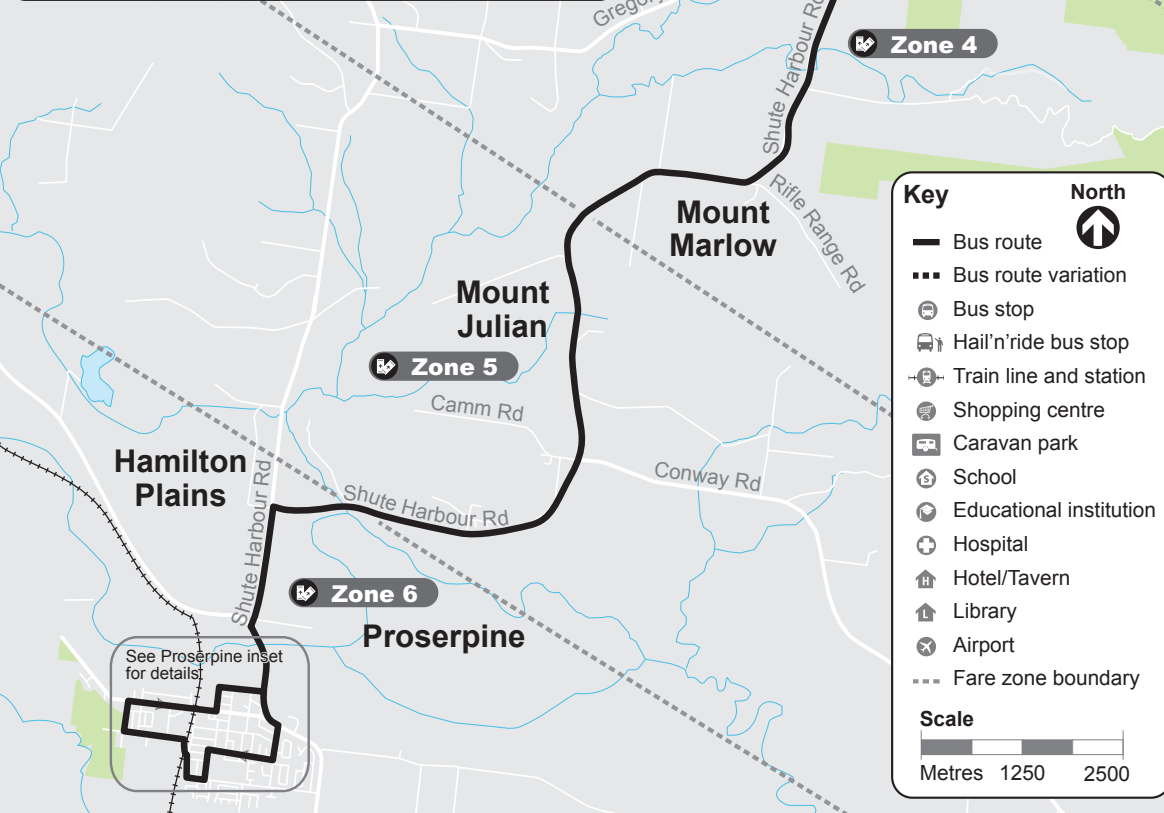

Shute Harbour to Airlie Beach and Proserpine

Bus timetable

Monday to Sunday

servicing
Shute Harbour
Airlie Beach
Cannonvale
Proserpine

effective June 2018

Street key
 1. Whitsunday Dr
 2. Bay Tce
 3. Jasinique Dr

Key

- Bus route
- Bus route variation
- Bus stop
- Hail'n'ride bus stop
- Train line and station
- Shopping centre
- Caravan park
- School
- Educational institution
- Hospital
- Hotel/Tavern
- Library
- Airport
- Fare zone boundary

Sunday/Public holidays	pm	pm	pm	pm	pm
Proserpine (Blair St)
Proserpine (Ruge St)
Proserpine (Anzac Rd)
Proserpine (Mill St) arrive
Proserpine (Mill St) depart
Mount Julian (Camm Rd)
Rifle Range Rd
Orchid Rd	7.43
Whitsunday Plaza	7.46	8.24	9.02	9.40	10.18
Adventure Whitsunday Resort	7.48	8.26	9.04	9.42	10.20
Stewart Drive	7.50	8.28	9.06	9.44	10.22
Whitsunday Shopping Centre	7.53	8.31	9.09	9.47	10.25
Beach Road
Police Station	7.56	8.34	9.12	9.50	10.28
Abell Point Marina
Coral Sea Resort
Airlie Central	7.59	8.37	9.15	9.53	10.31
Coconut Grove	8.00	8.38	9.16	9.54	10.32
Port of Airlie
Jubilee Pocket Tavern	8.03	8.41	9.19	9.57	10.35
Ferntree Rd	8.04	8.42	9.20	9.58	10.36
Flametree
Shute Harbour